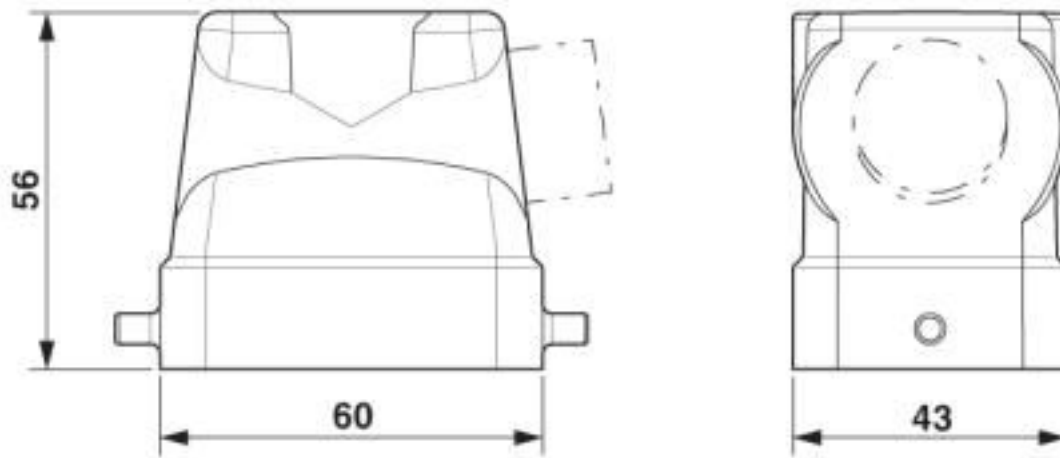

Housing - HC-B 06-TFL-N-M1M20G - 1460136

Technical data

General

Locking type	for single locking latch
No. of cable outlets	1
Cable outlet	straight
Screw connection	with
Type of the screw connection	1x M20
Housing material	Aluminum die-cast
Housing surface material	Powder-coated, gray

Environmental Product Compliance

China RoHS	Environmentally friendly use period: unlimited = EFUP-e
	No hazardous substances above threshold values

Drawings

Dimensional drawing

Dimensional drawing

Classifications

eCl@ss

eCl@ss 10.0.1	27440202
eCl@ss 4.0	27140800
eCl@ss 4.1	27140800
eCl@ss 5.0	27143400
eCl@ss 5.1	27261200