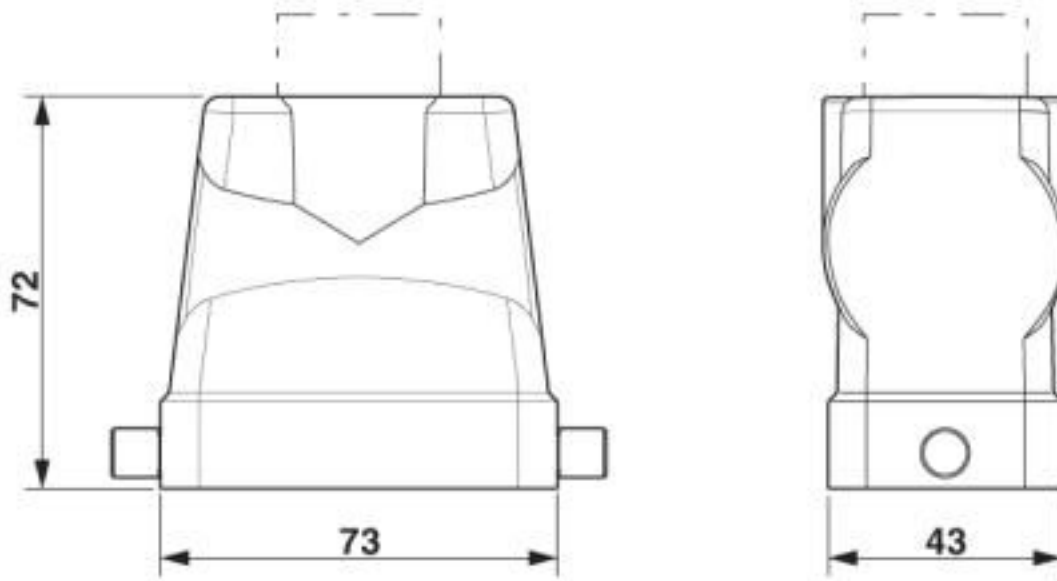

#### Dimensions

Height	72 mm
Width	43 mm
Length	73 mm

### General

Housing type	Sleeve housing
Locking type	for single locking latch
No. of cable outlets	1
Cable outlet	straight
Screw connection	none
Type of the screw connection	1x Pg29
Housing material	Aluminum die-cast
Housing surface material	Powder-coated, gray
Assembly instructions	For half and full screw connections

## Drawings

Dimensional drawing

Dimensional drawing