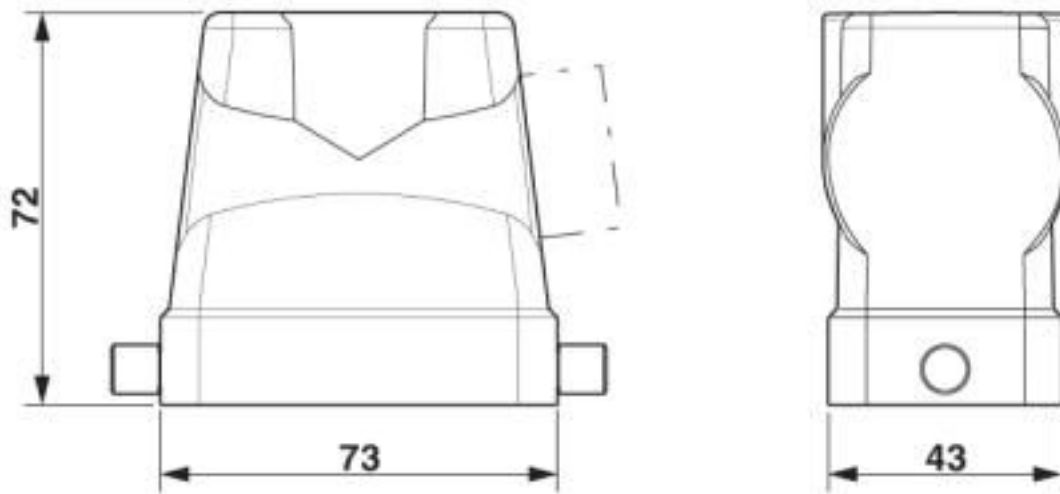

#### Dimensions

Height	72 mm
Width	43 mm
Length	73 mm

### General

Housing type	Sleeve housing
Locking type	for single locking latch
No. of cable outlets	1
Cable outlet	lateral
Screw connection	none
Type of the screw connection	1x Pg21
Housing material	Aluminum die-cast
Housing surface material	Powder-coated, gray
Assembly instructions	For half and full screw connections

## Drawings

Dimensional drawing

Dimensional drawing