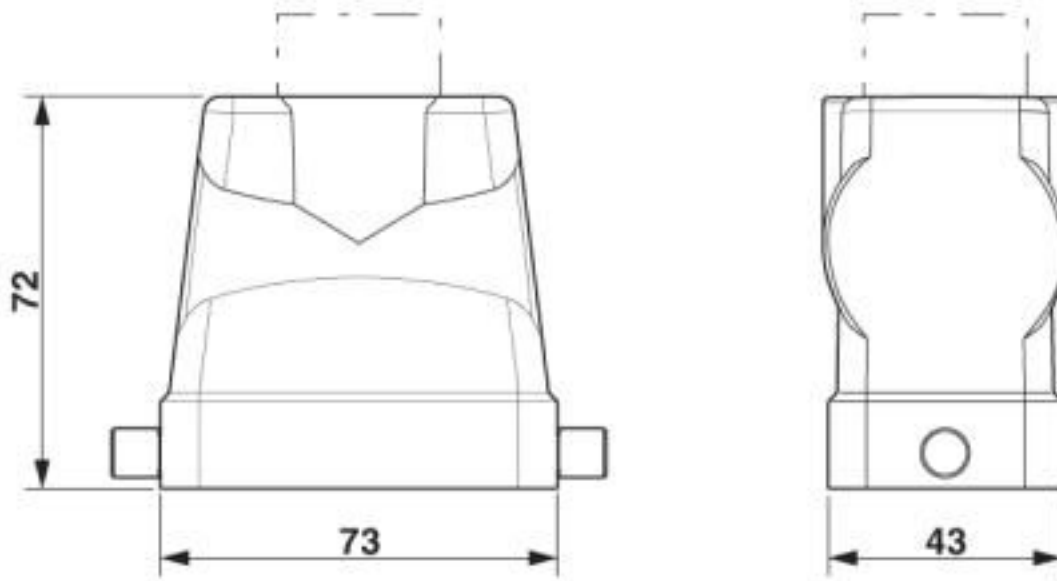

Housing - HC-B 10-TFL-H-O1PG21G - 1460048

Technical data

General

Housing type	Sleeve housing
Locking type	for single locking latch
No. of cable outlets	1
Cable outlet	straight
Screw connection	none
Type of the screw connection	1x Pg21
Housing material	Aluminum die-cast
Housing surface material	Powder-coated, gray
Assembly instructions	For half and full screw connections

Environmental Product Compliance

China RoHS	Environmentally friendly use period: unlimited = EFUP-e
	No hazardous substances above threshold values

Drawings

Dimensional drawing

Dimensional drawing