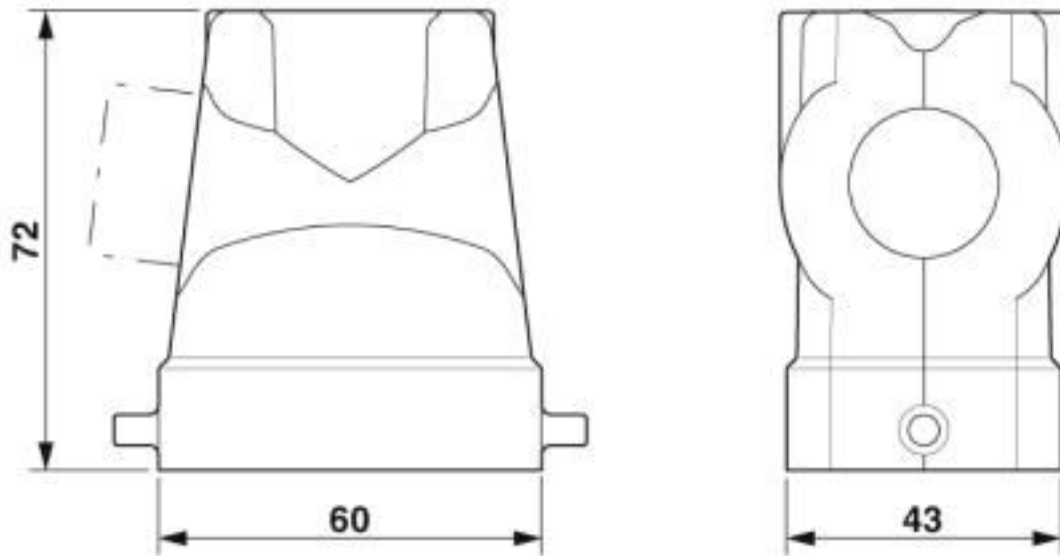

#### Dimensions

Height	72 mm
Width	43 mm
Length	60 mm

### General

Housing type	Sleeve housing
Locking type	for single locking latch
No. of cable outlets	1
Cable outlet	lateral
Screw connection	none
Type of the screw connection	1x M32
Housing material	Aluminum die-cast
Housing surface material	Powder-coated, gray
Assembly instructions	For half and full screw connections

## Drawings

Dimensional drawing

Dimensional drawing