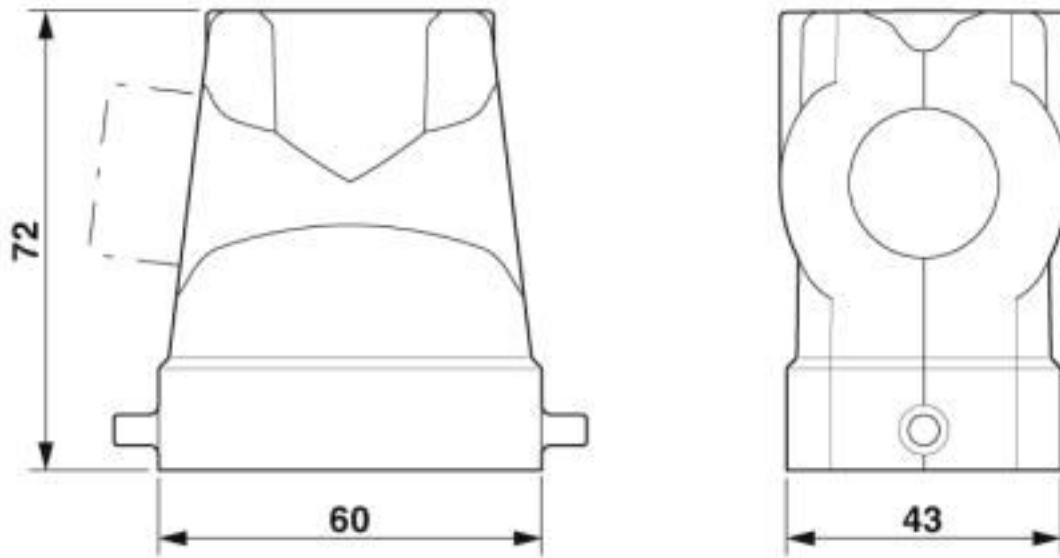

Housing - HC-B 06-TFL-H-O1M25S - 1460019

Technical data

General

Housing type	Sleeve housing
Locking type	for single locking latch
No. of cable outlets	1
Cable outlet	lateral
Screw connection	none
Type of the screw connection	1x M25
Housing material	Aluminum die-cast
Housing surface material	Powder-coated, gray
Assembly instructions	For half and full screw connections

Environmental Product Compliance

China RoHS	Environmentally friendly use period: unlimited = EFUP-e
	No hazardous substances above threshold values

Drawings

Dimensional drawing

Dimensional drawing

Classifications

eCl@ss

eCl@ss 10.0.1	27440202