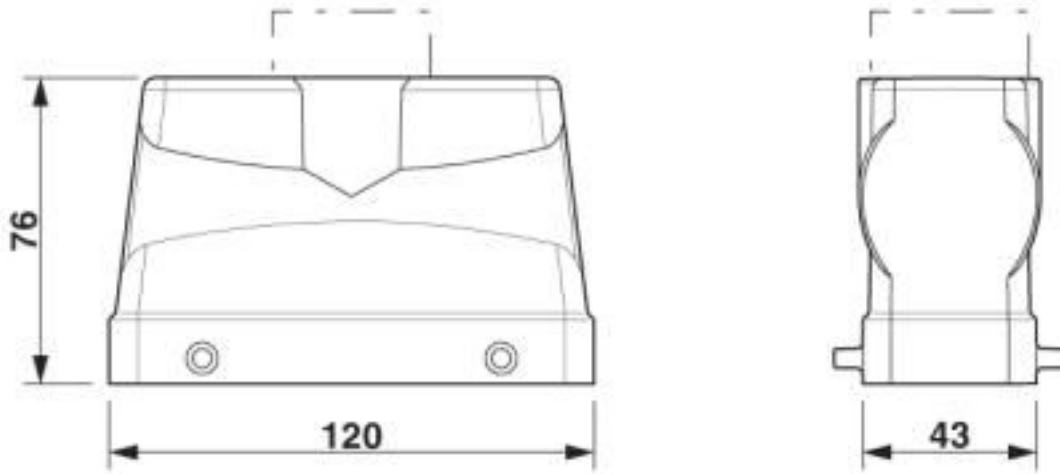

HEAVYCON B24 sleeve housing, for double locking latch, height: 76 mm, with 2 x M40 thread, straight cable outlet

Key Commercial Data

Packing unit	1 pc
GTIN	 4 046356 962742
GTIN	4046356962742
Weight per Piece (excluding packing)	264.000 g
Custom tariff number	85389099
Country of origin	Germany

Technical data

General

Note	For contact inserts HC-B24, BB46, BBB64, D64, DD108, M
Size	B24

Ambient conditions

Ambient temperature (operation)	-40 °C ... 125 °C
Degree of protection	IP65

Material data

Housing material	Aluminum die-cast
------------------	-------------------

	No hazardous substances above threshold values
--	--

Drawings

Dimensional drawing

Dimensional drawing

Classifications

eCl@ss

eCl@ss 10.0.1	27141137
eCl@ss 4.0	27378000
eCl@ss 4.1	27378000
eCl@ss 5.0	27379100
eCl@ss 5.1	27379100
eCl@ss 6.0	27379200
eCl@ss 7.0	27379201
eCl@ss 8.0	27379201
eCl@ss 9.0	27141137