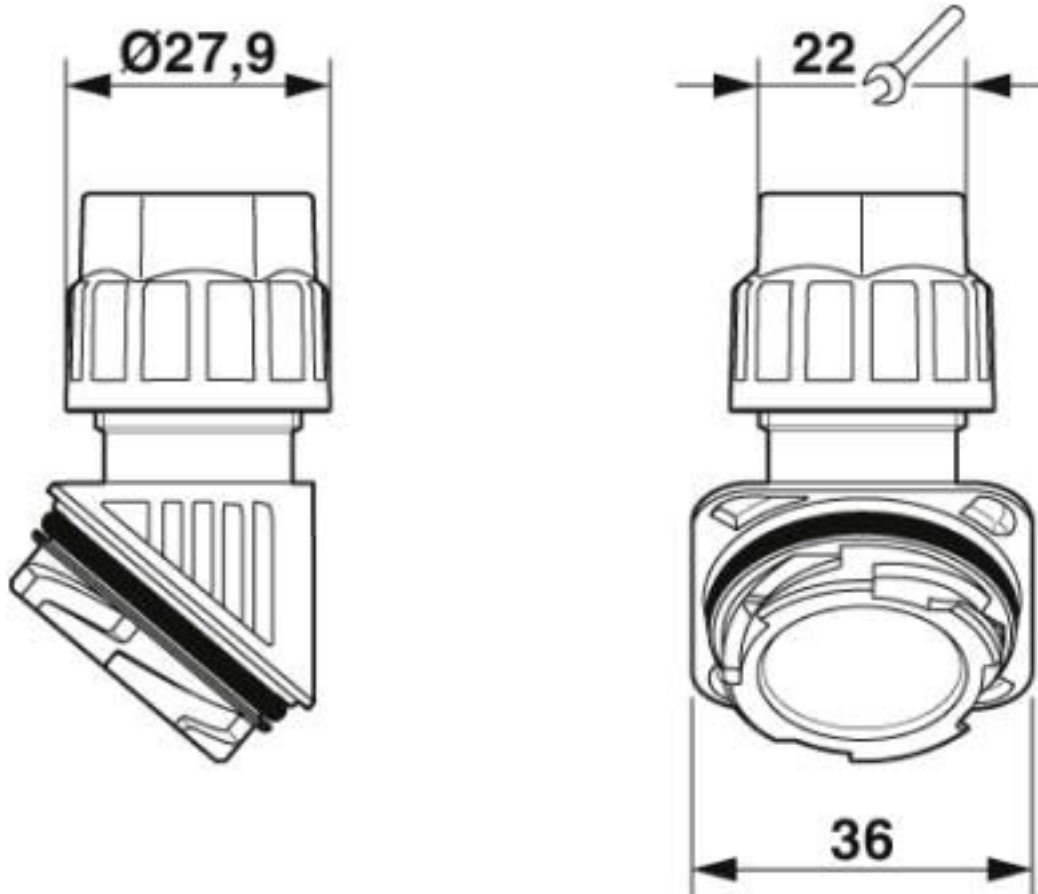

EVO plastic cable gland with bayonet locking, for housing series D, size M20, cable diameter: 7 - 13 mm.

RoHS

COMPLETE™

Key Commercial Data

Packing unit	1 pc
GTIN	 4 046356 929219
GTIN	4046356929219
Weight per Piece (excluding packing)	40.000 g
Custom tariff number	39269097
Country of origin	Poland

Technical data

Dimensions

Wrench size, union nut	22 mm
External cable diameter	7 mm ... 13 mm

Ambient conditions

Degree of protection (IP)	IP66
Degree of protection (NEMA)	12 (UL 50e)
Ambient temperature (operation)	-40 °C ... 100 °C

General

Type of the screw connection	M20
No. of conductors	1
Material	PA

Cable gland - HC-D-G-M20-PLRBK - 1411350

Technical data

General

Cable gland material	PA
Material, pressure screw	PA
Seal material	NBR
Cable seal material	NBR
Sealing material	NBR (O-ring)
Flammability rating according to UL 94	V0 / V2
Shielded	no
Tightening torque, union nut	5.00 Nm
Color	black
Assembly instructions	Bayonet locking max. 3x can be removed

Drawings

Cable gland - HC-D-G-M20-PLRBK - 1411350

Dimensional drawing

Dimensional drawing

Classifications

eCl@ss

eCl@ss 10.0.1	27144432
eCl@ss 4.0	27140800
eCl@ss 4.1	27140800
eCl@ss 5.0	27149100
eCl@ss 5.1	27143400
eCl@ss 6.0	27149100
eCl@ss 7.0	27149109
eCl@ss 8.0	27149109
eCl@ss 9.0	27144432