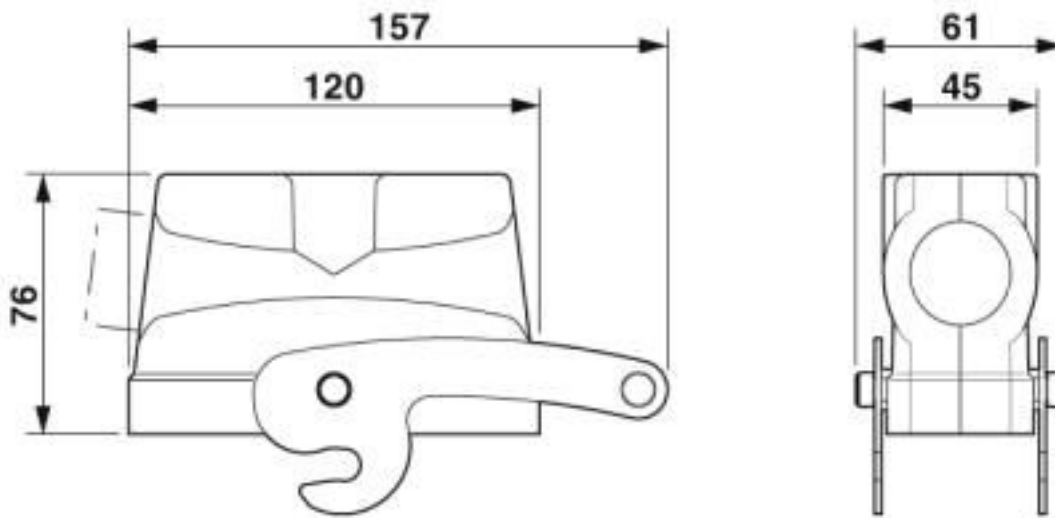

Housing - HC-B 24-TMZ-H-O1STM32S - 1410835

Technical data

General

Locking type	with main latch
No. of cable outlets	1
Cable outlet	lateral
Screw connection	none
Type of the screw connection	1x M32
Housing material	Aluminum die-cast
Housing surface material	Powder-coated, gray
Material lock	Steel, galvanized

Environmental Product Compliance

China RoHS	Environmentally friendly use period: unlimited = EFUP-e
	No hazardous substances above threshold values

Drawings

Dimensional drawing

Dimensional drawing

Classifications

eCl@ss

eCl@ss 10.0.1	27440202
eCl@ss 4.0	27140800
eCl@ss 4.1	27140800