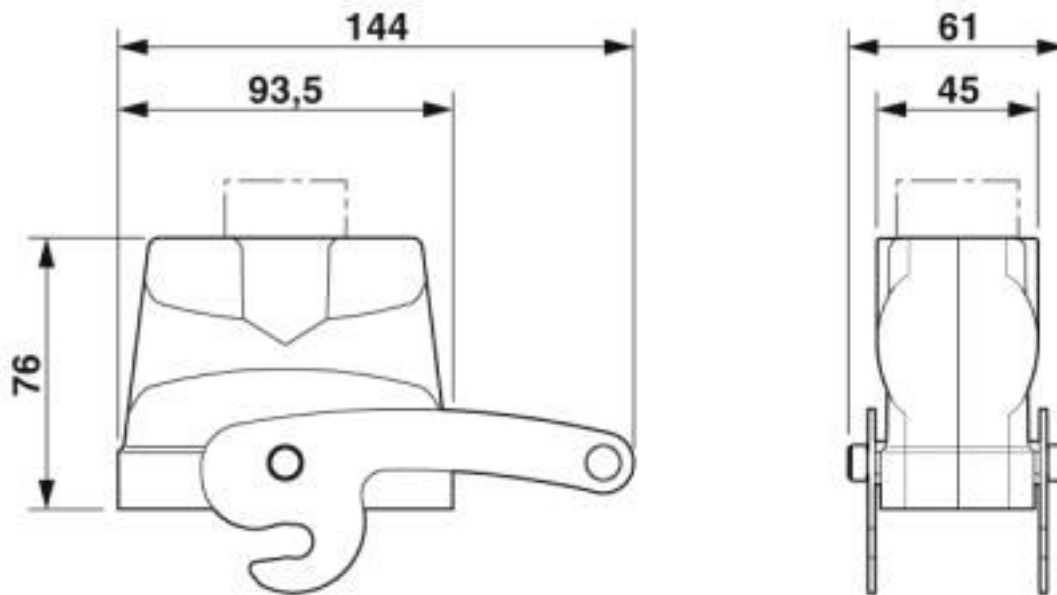

#### Dimensions

Height	76 mm
Width	43 mm
Length	94 mm

### General

Locking type	with main latch
No. of cable outlets	1
Cable outlet	straight
Screw connection	none
Type of the screw connection	1x M32
Housing material	Aluminum die-cast
Housing surface material	Powder-coated, gray
Material lock	Steel, galvanized

## Drawings

Dimensional drawing

Dimensional drawing