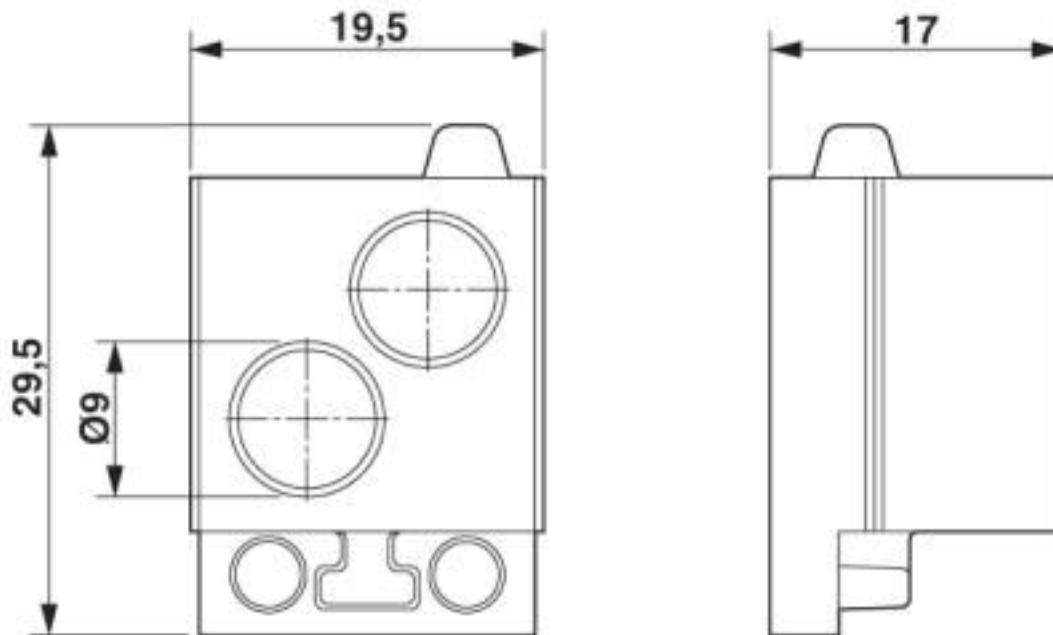

#### Dimensions

External cable diameter	2x 8.4 mm ... 8.7 mm
Length	29.5 mm
Width	19.5 mm
Height	17 mm

### Drawings

Dimensional drawing

Dimensional drawing