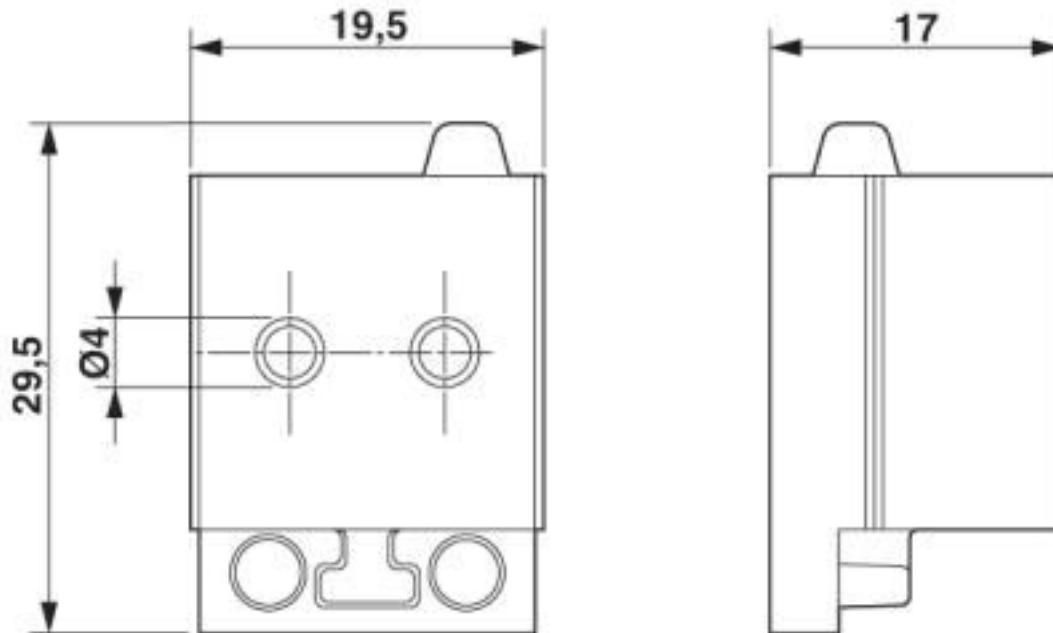

Cable sleeve, no. of conductors: 2, length: 29.5 mm, width: 19.5 mm, height: 17 mm, external cable diameter: 2x 3.4 mm ... 3.7 mm , color: gray

Product Description

Slotted cable sleeve

Key Commercial Data

Dimensions

External cable diameter	2x 3.4 mm ... 3.7 mm
Length	29.5 mm
Width	19.5 mm
Height	17 mm

Ambient conditions

Degree of protection	IP54
Ambient temperature (operation)	-40 °C ... 80 °C (static)

Cable sleeve - CES-STPG-GY-2X4 - 1410438

Environmental Product Compliance

China RoHS	Environmentally friendly use period: unlimited = EFUP-e
	No hazardous substances above threshold values

Drawings

Dimensional drawing

Dimensional drawing

Cable sleeve - CES-STPG-GY-2X4 - 1410438