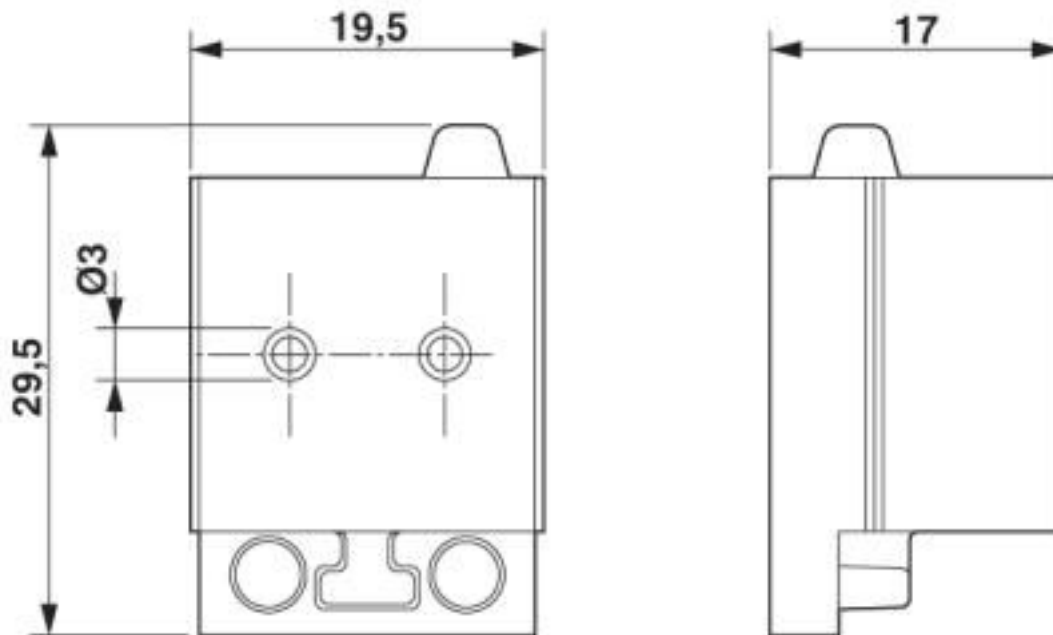

Cable sleeve, no. of conductors: 2, length: 29.5 mm, width: 19.5 mm, height: 17 mm, external cable diameter: 2x 2.4 mm ... 2.7 mm , color: gray

Product Description

Slotted cable sleeve

Key Commercial Data

Dimensions

External cable diameter	2x 2.4 mm ... 2.7 mm
Length	29.5 mm
Width	19.5 mm
Height	17 mm

Ambient conditions

Degree of protection	IP54
Ambient temperature (operation)	-40 °C ... 80 °C (static)

Cable sleeve - CES-STPG-GY-2X3 - 1410424

Environmental Product Compliance

China RoHS	Environmentally friendly use period: unlimited = EFUP-e
	No hazardous substances above threshold values

Drawings

Dimensional drawing

Dimensional drawing

Cable sleeve - CES-STPG-GY-2X3 - 1410424