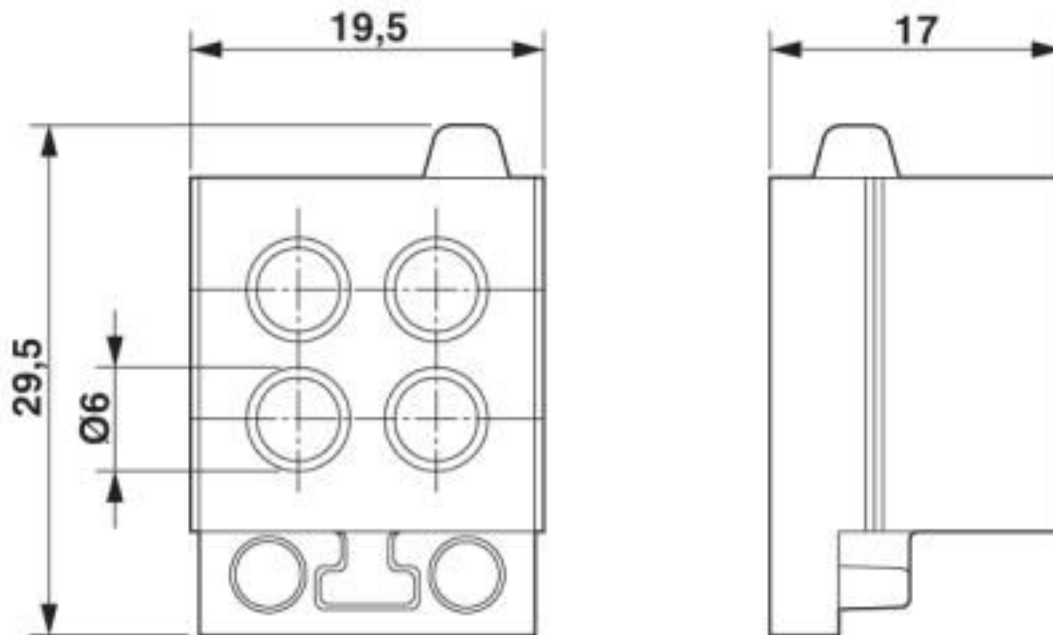

Cable sleeve, no. of conductors: 4, length: 29.5 mm, width: 19.5 mm, height: 17 mm, external cable diameter: 4x 5.4 mm ... 5.7 mm , color: gray

Product Description

Slotted cable sleeve

Key Commercial Data

Dimensions

External cable diameter	4x 5.4 mm ... 5.7 mm
Length	29.5 mm
Width	19.5 mm
Height	17 mm

Ambient conditions

Degree of protection	IP54
Ambient temperature (operation)	-40 °C ... 80 °C (static)

Cable sleeve - CES-STPG-GY-4X6 - 1410149

Environmental Product Compliance

China RoHS	Environmentally friendly use period: unlimited = EFUP-e
	No hazardous substances above threshold values

Drawings

Dimensional drawing

Dimensional drawing

Cable sleeve - CES-STPG-GY-4X6 - 1410149