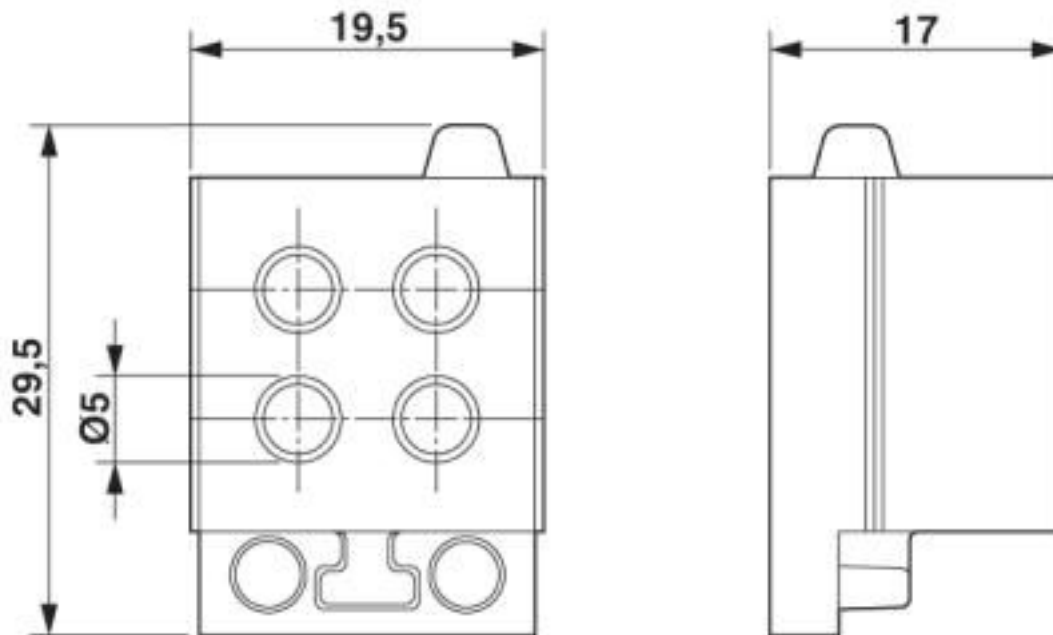

Cable sleeve, no. of conductors: 4, length: 29.5 mm, width: 19.5 mm, height: 17 mm, external cable diameter: 4x 4.4 mm ... 4.7 mm , color: gray

Product Description

Slotted cable sleeve

Key Commercial Data

Dimensions

External cable diameter	4x 4.4 mm ... 4.7 mm
Length	29.5 mm
Width	19.5 mm
Height	17 mm

Ambient conditions

Degree of protection	IP54
Ambient temperature (operation)	-40 °C ... 80 °C (static)

Cable sleeve - CES-STPG-GY-4X5 - 1410136

Environmental Product Compliance

China RoHS	Environmentally friendly use period: unlimited = EFUP-e
	No hazardous substances above threshold values

Drawings

Dimensional drawing

Dimensional drawing

Cable sleeve - CES-STPG-GY-4X5 - 1410136