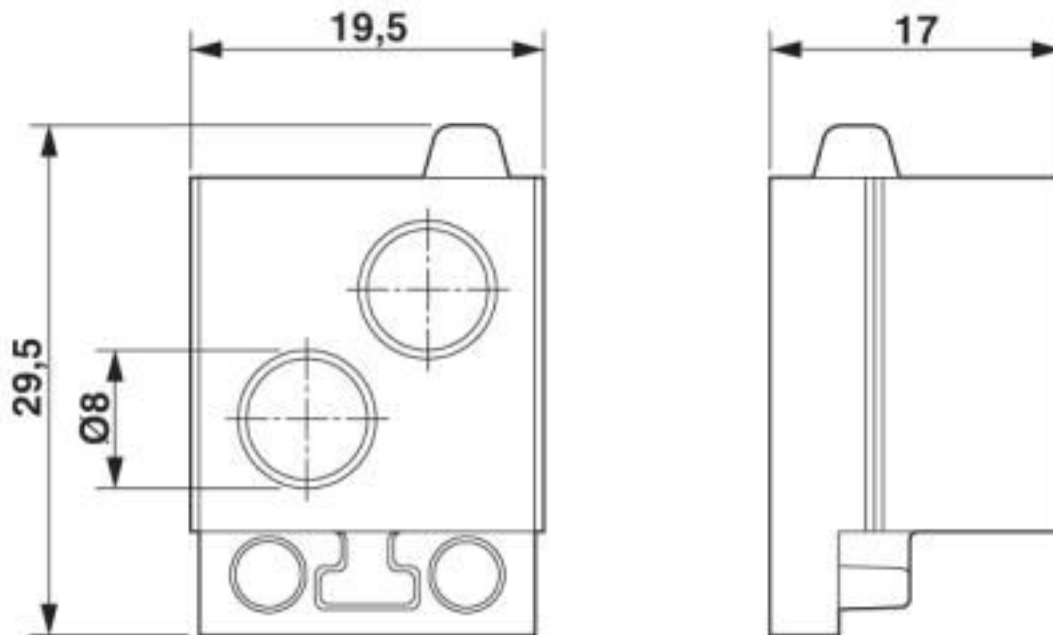

Cable sleeve, no. of conductors: 2, length: 29.5 mm, width: 19.5 mm, height: 17 mm, external cable diameter: 2x 7.4 mm ... 7.7 mm , color: gray

Product Description

Slotted cable sleeve

Key Commercial Data

Dimensions

External cable diameter	2x 7.4 mm ... 7.7 mm
Length	29.5 mm
Width	19.5 mm
Height	17 mm

Ambient conditions

Degree of protection	IP54
Ambient temperature (operation)	-40 °C ... 80 °C (static)

Cable sleeve - CES-STPG-GY-2X8 - 1410123

Environmental Product Compliance

China RoHS	Environmentally friendly use period: unlimited = EFUP-e
	No hazardous substances above threshold values

Drawings

Dimensional drawing

Dimensional drawing

Cable sleeve - CES-STPG-GY-2X8 - 1410123