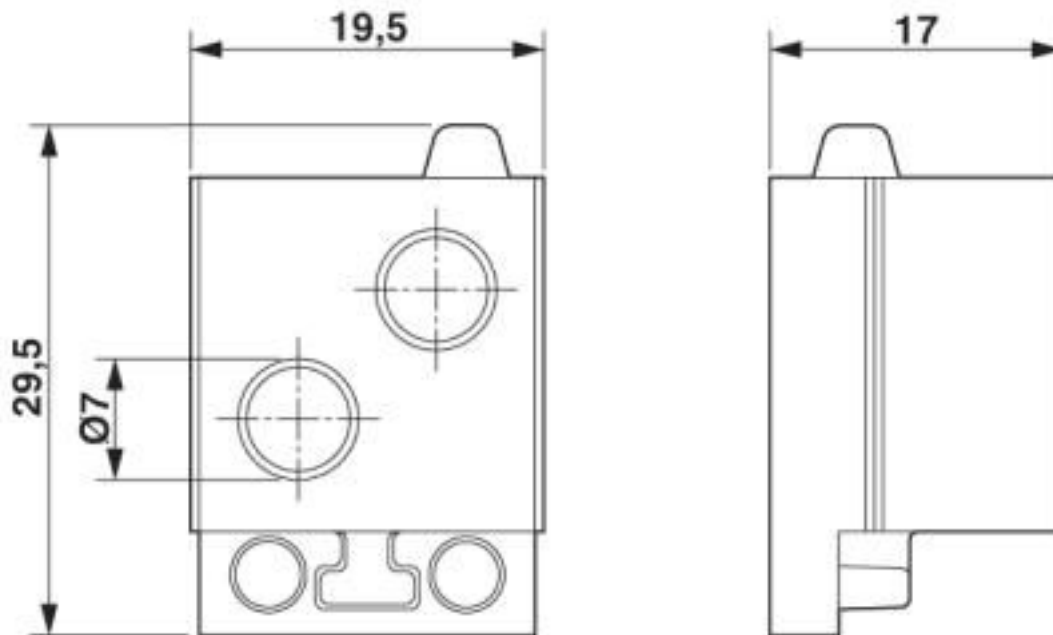

#### Dimensions

External cable diameter	2x 6.4 mm ... 6.7 mm
Length	29.5 mm
Width	19.5 mm
Height	17 mm

### Drawings

Dimensional drawing

Dimensional drawing