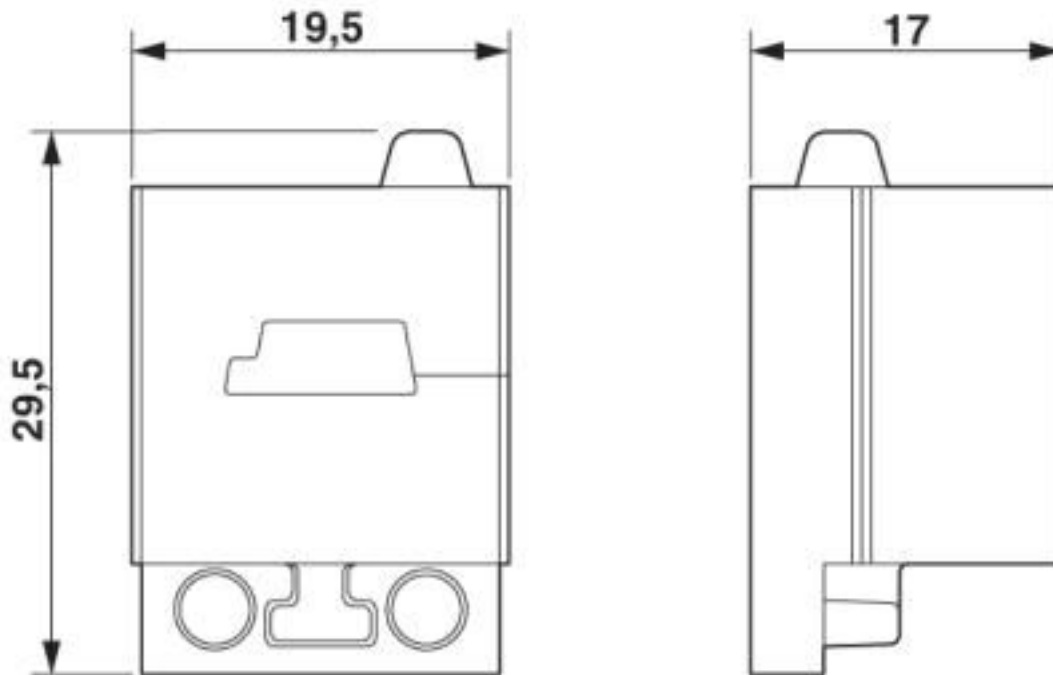

Cable sleeve - CES-STPG-GY-1ASI-L - 1410068

Technical data

General

No. of conductors	1
Material	SEBS
	SEBS (halogen-free)
Flammability rating according to UL 94	V0
Color	gray

Standards and Regulations

Connection in acc. with standard	CUL
Flammability rating according to UL 94	V0

Environmental Product Compliance

China RoHS	Environmentally friendly use period: unlimited = EFUP-e
	No hazardous substances above threshold values

Drawings

Dimensional drawing

Dimensional drawing