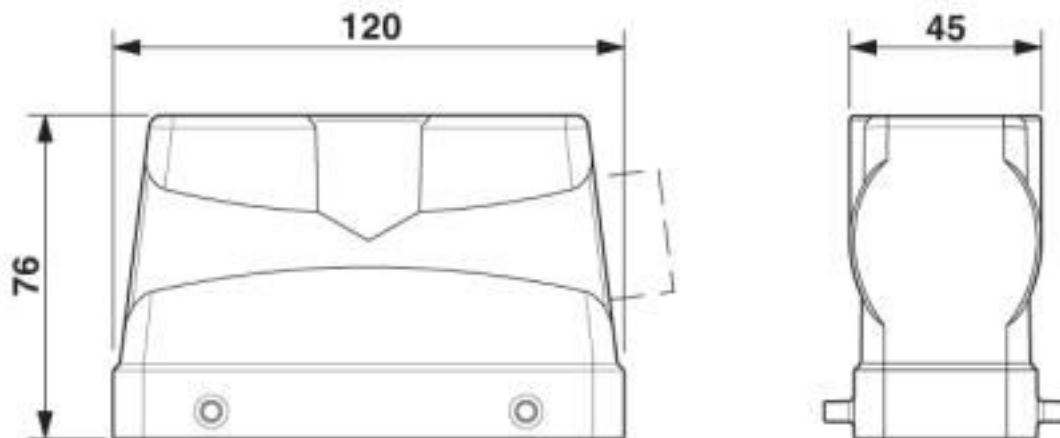

#### Dimensions

Height	76 mm
Width	43 mm
Length	120 mm

### General

Housing type	Sleeve housing
Locking type	for double locking latch
No. of cable outlets	1
Cable outlet	lateral
Screw connection	none
Type of the screw connection	1x M32
Housing material	Aluminum die-cast
Housing surface material	Powder-coated, gray

## Drawings

Dimensional drawing

Dimensional drawing