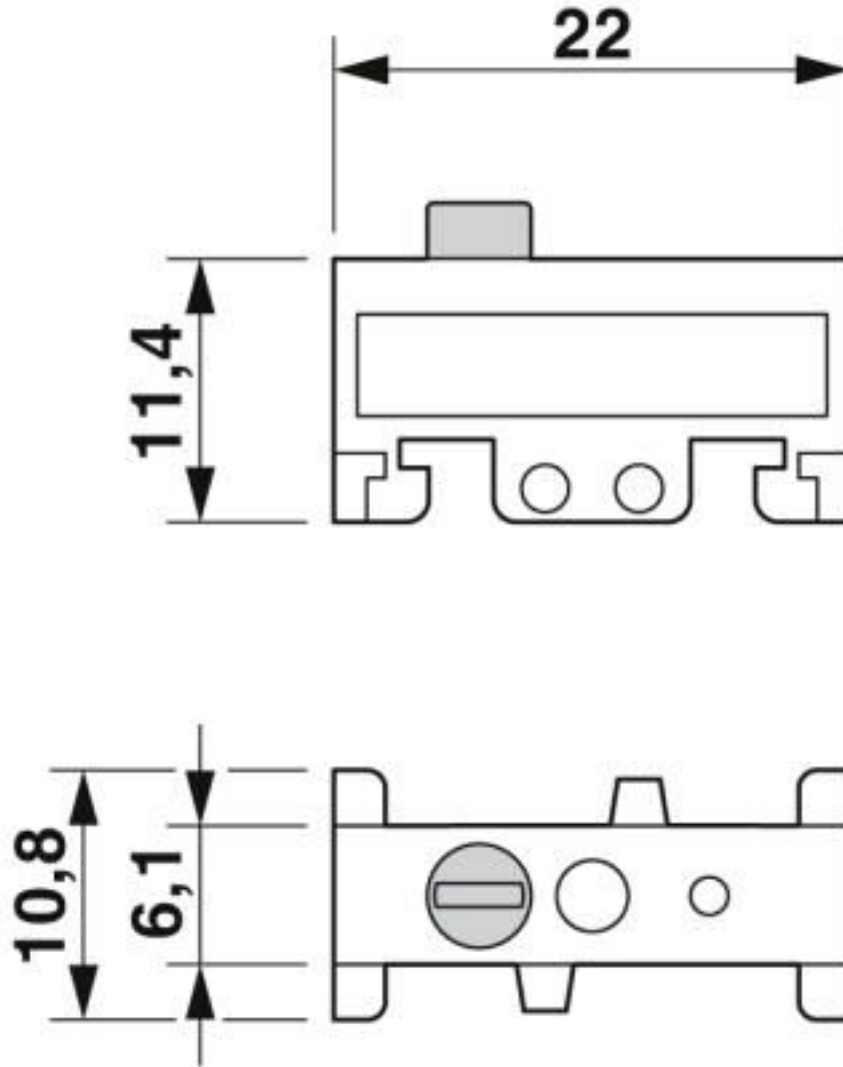

End clamp - E/MBK - 1401637

Dimensional drawing

Classifications

eCl@ss

eCl@ss 10.0.1	27141135
eCl@ss 4.0	27141100
eCl@ss 4.1	27141100
eCl@ss 5.0	27141100
eCl@ss 5.1	27141100
eCl@ss 6.0	27141100
eCl@ss 7.0	27141135