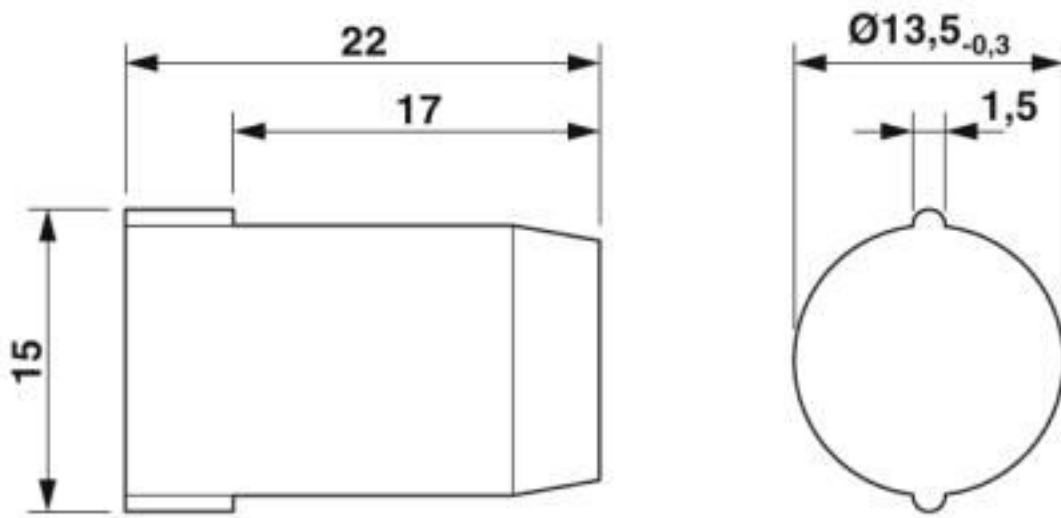

Closing cap - SEALING PLUG 14X22 RD - 1400270

Technical data

Environmental Product Compliance

China RoHS	Environmentally friendly use period: unlimited = EFUP-e
	No hazardous substances above threshold values

Drawings

Dimensional drawing

Dimensional drawing

Classifications

eCl@ss

eCl@ss 10.0.1	27144433
eCl@ss 4.0	27141200
eCl@ss 4.1	27141200
eCl@ss 5.0	27149100
eCl@ss 5.1	27149100
eCl@ss 6.0	27149100
eCl@ss 7.0	27149110
eCl@ss 8.0	27149110
eCl@ss 9.0	27144433

ETIM

ETIM 3.0	EC000451